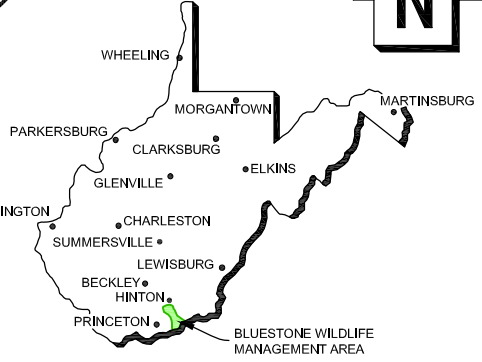

Bluestone Wildlife Management Area

LEGEND

- STATE HIGHWAY DESIGNATION
- COUNTY HIGHWAY DESIGNATION
- FOREST ROADWAY DESIGNATION
- PAVED ROAD
- IMPROVED ROAD
- UNIMPROVED ROAD
- GRAVELED ROAD
- RIVER/STREAM
- CAMPING AREA
- PLAYGROUND
- WMA OFFICE
- SHOOTING RANGE
- ARCHERY RANGE
- GATE
- PAVILION AND BARN