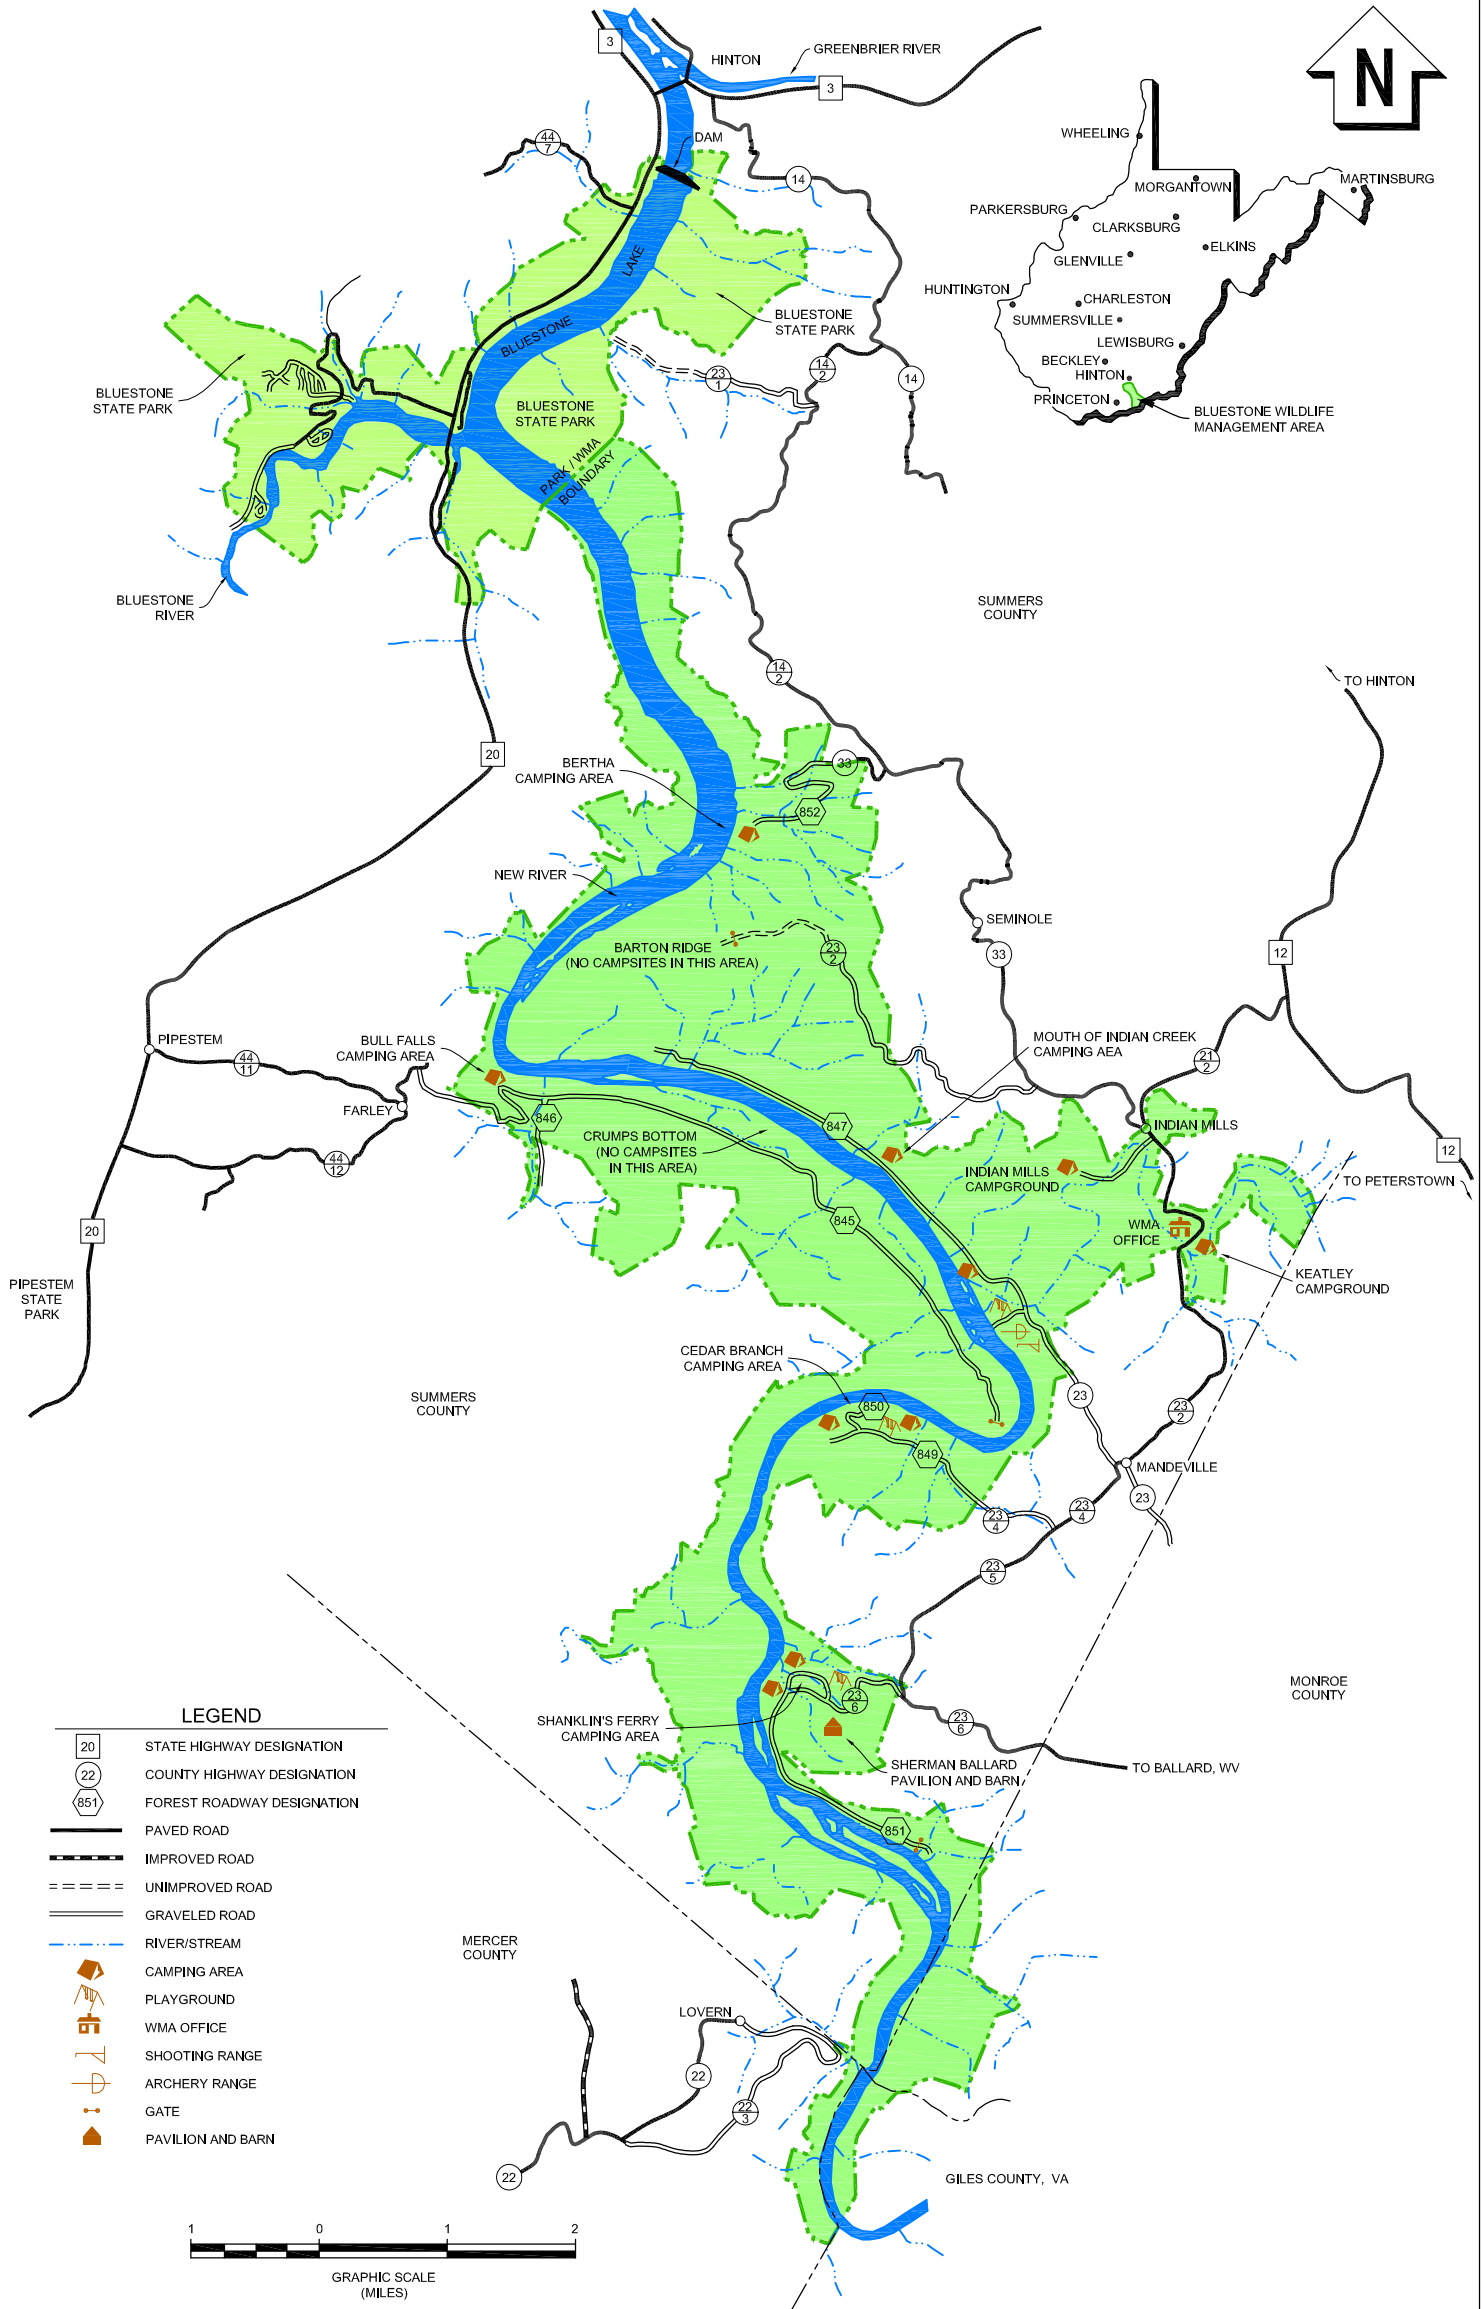

Bluestone Wildlife Management Area

LEGEND

- STATE HIGHWAY DESIGNATION
- COUNTY HIGHWAY DESIGNATION
- FOREST ROADWAY DESIGNATION
- PAVED ROAD
- IMPROVED ROAD
- UNIMPROVED ROAD
- GRAVELED ROAD
- RIVER/STREAM
- CAMPING AREA
- PLAYGROUND
- WMA OFFICE
- SHOOTING RANGE
- ARCHERY RANGE
- GATE
- PAVILION AND BARN